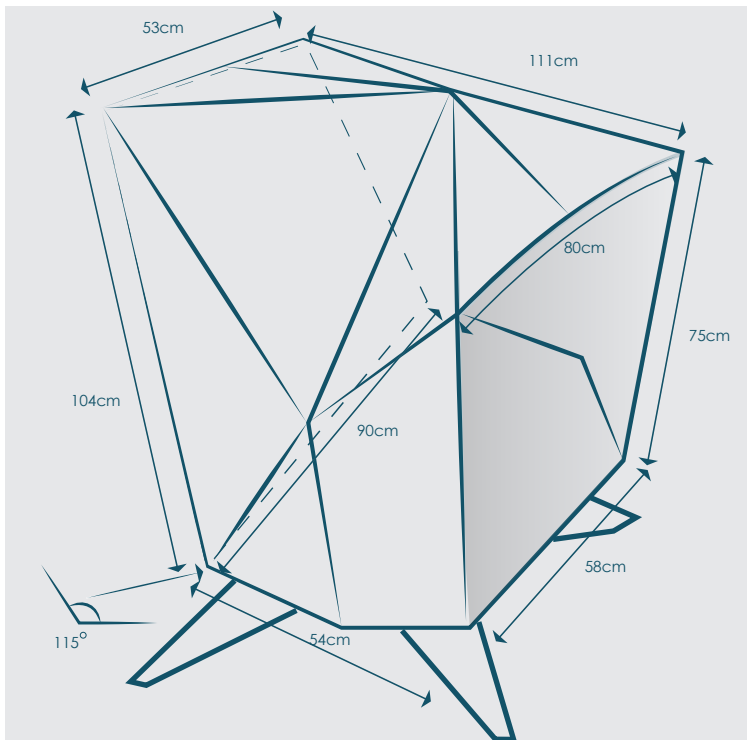

Habi@Cave 2000
The top is low, wide variant.
The frame is sled, tilting.
 Seat high 30 cm
 Product high 103 cm
 Product width 118 cm
 Product depth 111 cm

Habi@Cave 2100
The top is low, wide variant.
The frame is cross base, normal seat height.
 Seat high 45 cm
 Product high 124 cm
 Product width 118 cm
 Product depth 111 cm

Habi@Cave 2200
The top is high, narrow variant.
The frame is cross base, normal seat height.
 Seat high 45 cm
 Product high 128 cm
 Product width 102 cm
 Product depth 111 cm

Habi@Cave 2300
The top is high, narrow variant.
The frame is sled, tilting.
 Seat high 30 cm
 Product high 128 cm
 Product width 102 cm
 Product depth 111 cm