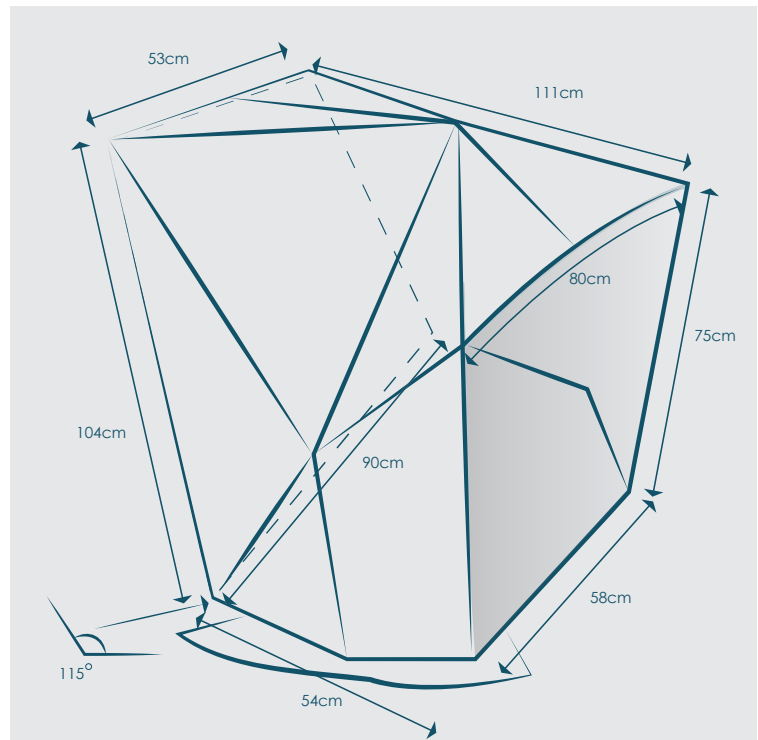

Habi@Cave 2000
The top is low, wide variant.
The frame is sled, tilting.
 Seat high 30 cm
 Product high 103 cm
 Product width 118 cm
 Product depth 111 cm

Habi@Cave 2100
The top is low, wide variant.
The frame is cross base, normal seat height.
 Seat high 45 cm
 Product high 124 cm
 Product width 118 cm
 Product depth 111 cm

Habi@Cave 2200
The top is high, narrow variant.
The frame is cross base, normal seat height.
 Seat high 45 cm
 Product high 128 cm
 Product width 102 cm
 Product depth 111 cm

Habi@Cave 2300
The top is high, narrow variant.
The frame is sled, tilting.
 Seat high 30 cm
 Product high 128 cm
 Product width 102 cm
 Product depth 111 cm