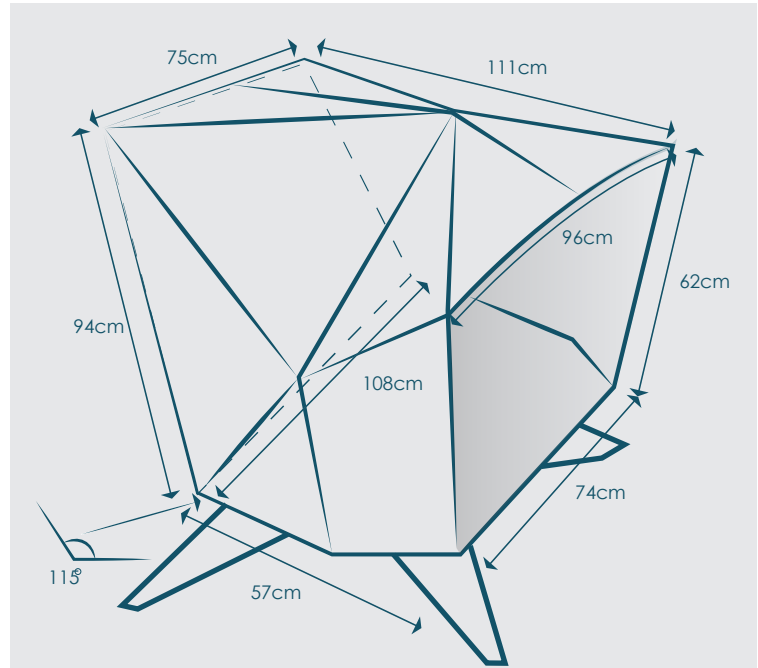

Habi@Cave 2000
The top is low, wide variant.
The frame is sled, tilting.
 Seat high 30 cm
 Product high 103 cm
 Product width 118 cm
 Product depth 111 cm

Habi@Cave 2100
The top is low, wide variant.
The frame is cross base, normal seat height.
 Seat high 45 cm
 Product high 124 cm
 Product width 118 cm
 Product depth 111 cm

Habi@Cave 2200
The top is high, narrow variant.
The frame is cross base, normal seat height.
 Seat high 45 cm
 Product high 128 cm
 Product width 102 cm
 Product depth 111 cm

Habi@Cave 2300
The top is high, narrow variant.
The frame is sled, tilting.
 Seat high 30 cm
 Product high 128 cm
 Product width 102 cm
 Product depth 111 cm